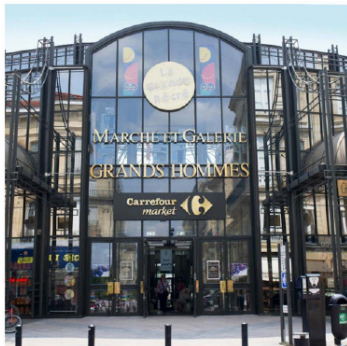

STATION F
Paris, France

EQHO TOWER - KPMG
Courbevoie, France

SMA INSURANCES
Issy-les-Moulineaux, France

TOUR FIRST
Courbevoie, France

BMW SEAT
Saint-Quentin, Yvelines, France

OUR REFERENCES

S&D

by **CSiD**
CREATIVE SOLUTIONS
FOR INDUSTRIAL DESIGN

SHOWROOM CITROËN
Paris, France

PGA MOTORS
France

RÉGUS GRANDS HOMMES
Bordeaux, France

MATMUT
Rouen, France

POMONA
Anthony, France

L'ORÉAL
Levallois, France

OUR REFERENCES

S&D